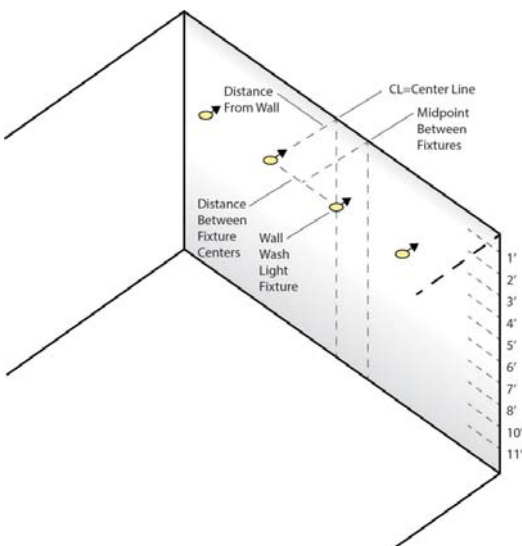

Recess 3" Infinite Color+ Wall Wash

Recess 3 inch Infinite Color+ Wall Wash

An elegant solution for a variety of applications. Featuring clean, architectural grade finishes and full dynamic color plus tunable architectural white light capability, the Recess 3 installs beautifully into all ceiling types, including drywall, stone, and wood and makes every space look its best.

- **Ideal Applications:** Small to Medium-Scaled Spaces
- **Recommended for Ceiling Height:** 8' – 14'
- **Light Type:** Saturated, colorful light, pastels, neutrals and whites, tunable and dynamically variable to suit your preference

Round Trims

Square Trims

Universal and Field Convertible - Trim | Trimless | Millwork

PHOTOMETRIC DATA

Infinite Color+ Wall Wash at 18W												
Multiple Units Footcandles												
From Ceiling	2' From Wall				3' From Wall				4' From Wall			
	2' Centers		3' Centers		3' Centers		4' Centers		4' Centers		5' Centers	
	CL	Mid	CL	Mid	CL	Mid	CL	Mid	CL	Mid	CL	Mid
1'	23	22	17	14	7	7	6	5	3	3	3	2
2'	31	31	23	21	13	13	11	9	6	6	5	5
3'	25	26	18	18	14	14	11	11	8	8	7	6
4'	17	18	13	13	13	13	10	10	8	8	7	7
5'	12	12	9	9	10	10	8	8	8	8	6	6
6'	8	8	7	7	8	8	6	6	6	7	5	6
7'	6	6	5	5	6	6	5	5	5	6	5	5
8'	4	4	4	4	5	5	4	4	5	5	4	4
9'	3	3	3	3	4	4	3	3	4	4	3	3
10'	3	3	2	2	3	3	3	3	3	3	3	3
11'	2	2	2	2	3	3	2	2	3	3	2	2
12'	2	2	2	2	2	2	2	2	2	2	2	2
13'	2	2	2	2	2	2	2	2	2	2	2	2
14'	1	1	1	1	2	2	2	2	2	2	2	2

CL= Center Line of Fixture. Mid=Midpoint between two fixtures
= maximum Light Level

Average light levels are provided in the tables above, for a range of lighting fixture layouts and ceiling heights. All illuminance values are reported in average footcandles (fc) and measured at the wall at heights indicated.